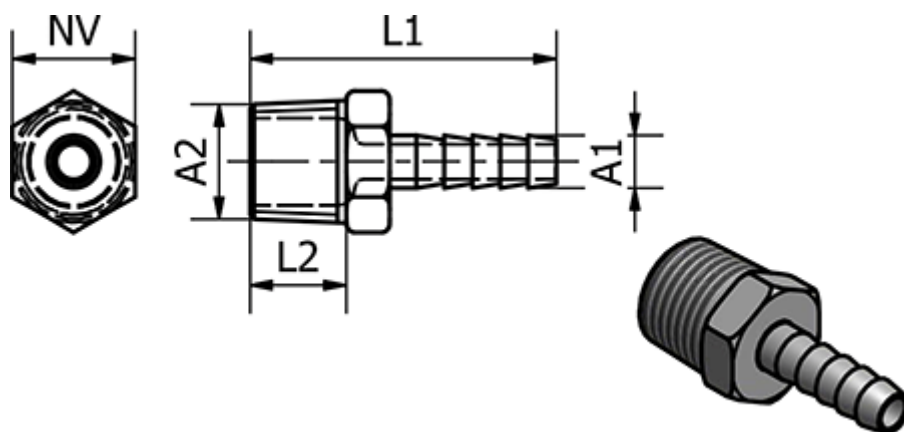

# Data Sheet

Article number: 586239503

Description: Tube Connector 239.503, Ø9 - G 1/8"  
Nickel-plated brass

## Measures

|                       |          |
|-----------------------|----------|
| Ext. Hose Diameter A1 | = 9      |
| L1                    | = 31     |
| L2                    | = 6      |
| NV                    | = 15     |
| Thread A2             | = G 1/8" |